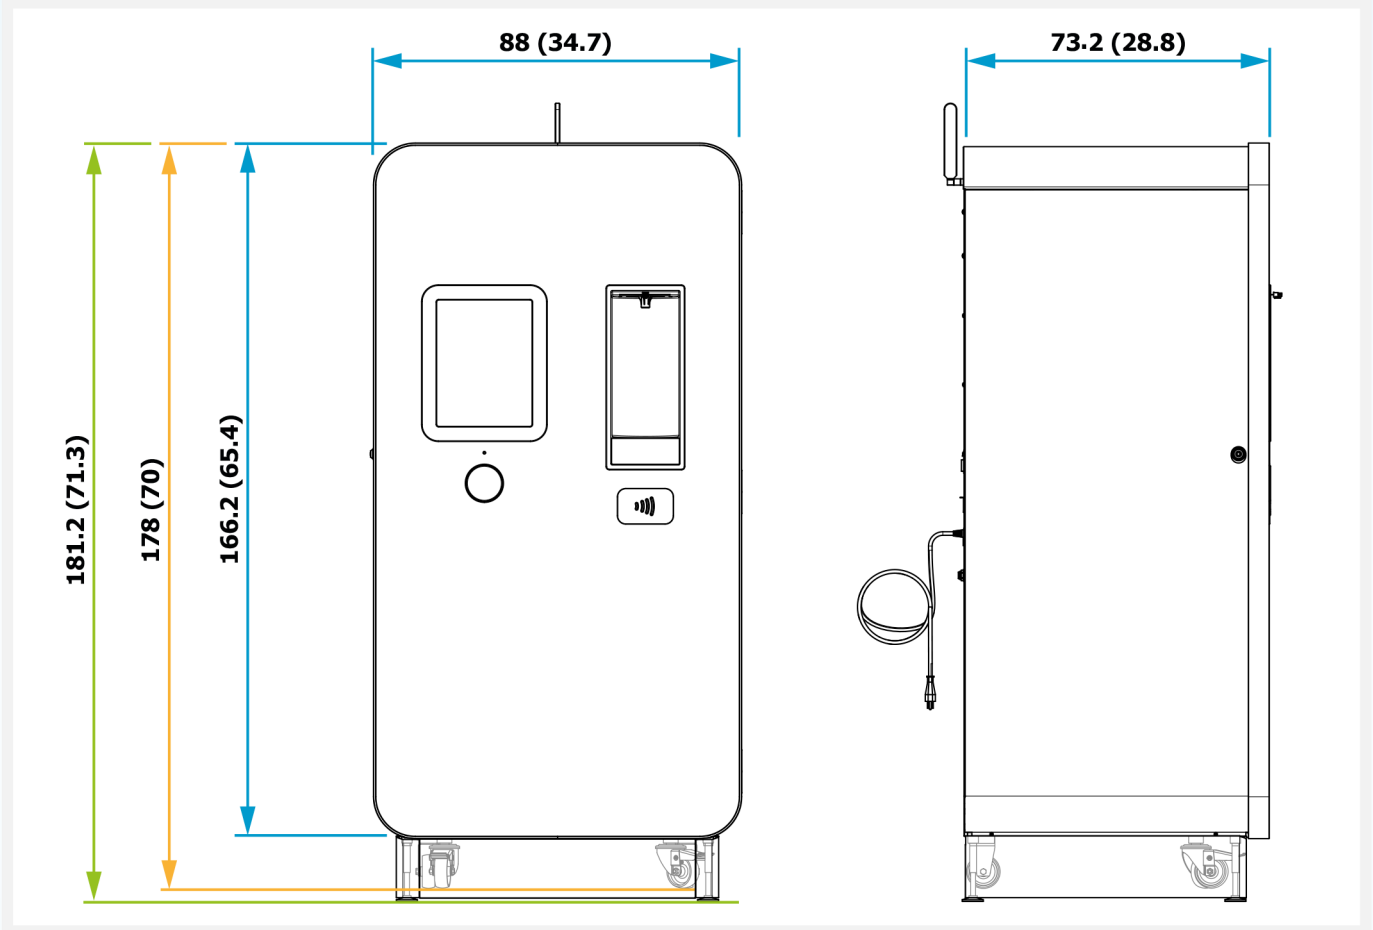

Machine Specs

- Standing on Wheels
- Standing on Feet

Power/Water Requirements

Standard 3-prong US 110-120V / 15 amp electrical outlet.

Water connection to potable water source.